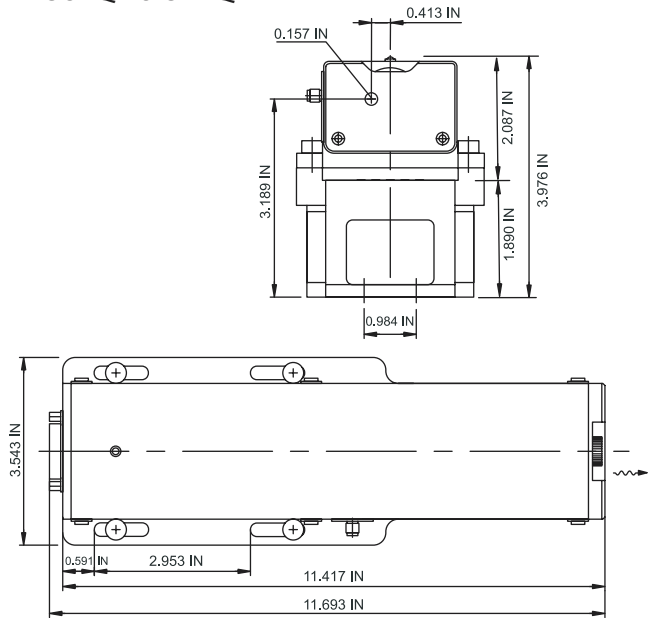

Q-switched DTL drawings

Green & IR passive Q-switched DTL head with heat sink
DTL-112QT & 122QT

UV AOM Q-switched DTL head with heat sink
DTL-382QT & 374QT

Green & IR AOM Q-switched DTL head with heat sink
DTL-314QT & 324QT

Q-switched DTL power supply