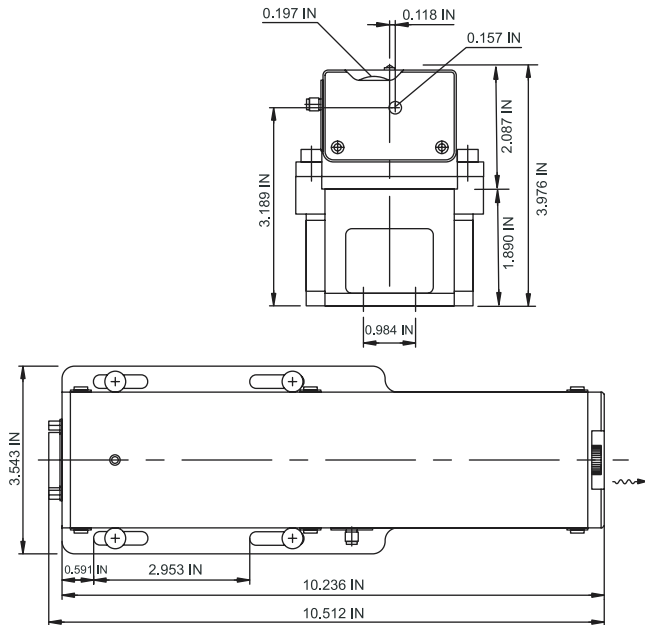

Q-switched DTL drawings

Green & IR passive Q-switched DTL head with heat sink
DTL-112QT & 122QT

UV AOM Q-switched DTL head with heat sink
DTL-382QT & 374QT

Green & IR AOM Q-switched DTL head with heat sink
DTL-314QT & 324QT

Q-switched DTL power supply