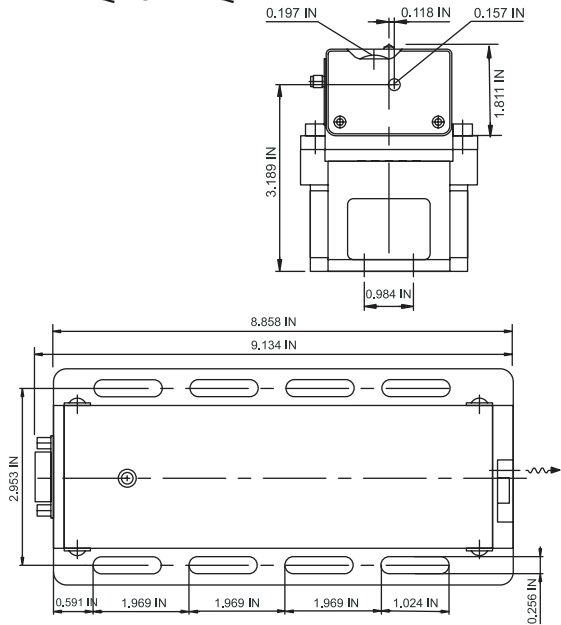

Q-switched DTL drawings

Green & IR passive Q-switched DTL head with heat sink
DTL-112QT & 122QT

UV AOM Q-switched DTL head with heat sink
DTL-382QT & 374QT

Green & IR AOM Q-switched DTL head with heat sink
DTL-314QT & 324QT

Q-switched DTL power supply