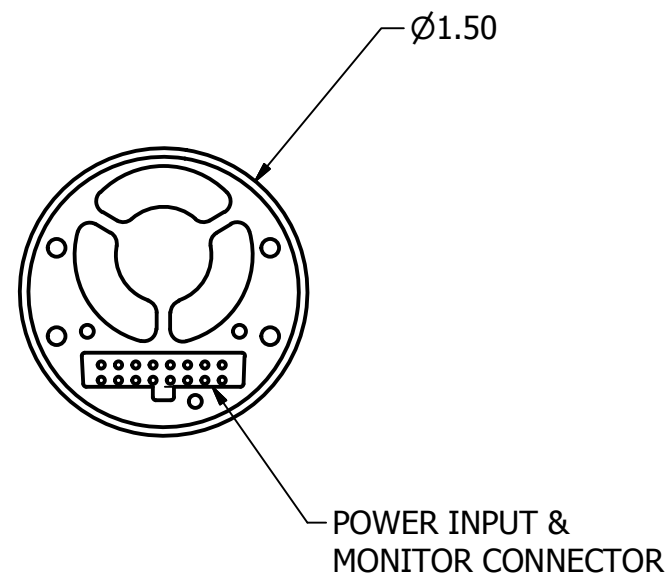

BEAM EXIT

TITLE			
IQ ASSY ROUND			
SIZE		DWG NO	REV
C		0-334-0C06 IQ 1 ASSY ROUND	
SCALE		SHEET 1 OF 1	