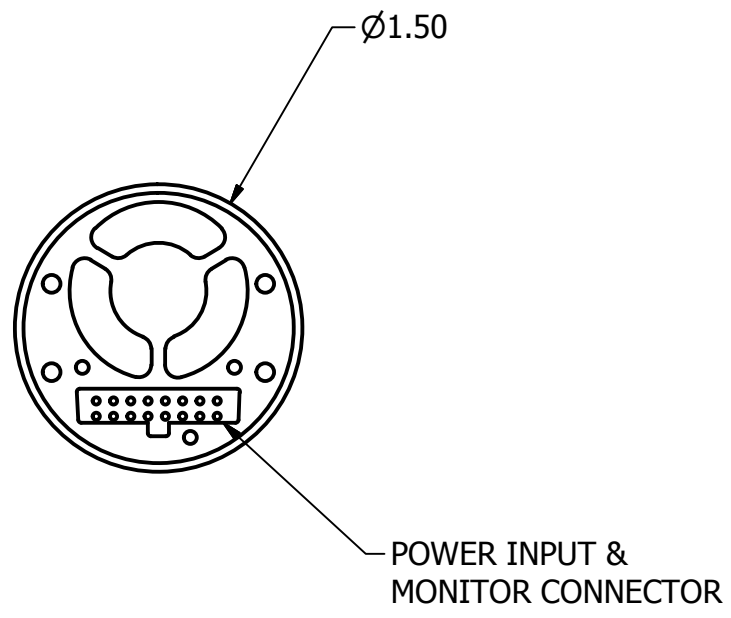

BEAM EXIT

TITLE			
IQ6 ASSY ROUND			
SIZE	DWG NO	REV	
C	0-334-0C08 IQ 6 ASSY ROUND		
SCALE	SHEET 1 OF 1		