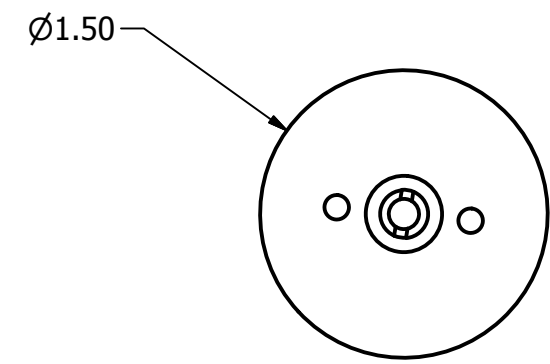

BEAM EXIT

TITLE			
IQ6 ASSY ROUND			
SIZE	DWG NO	REV	
C	0-334-0C08 IQ 6 ASSY ROUND		
SCALE	SHEET 1 OF 1		