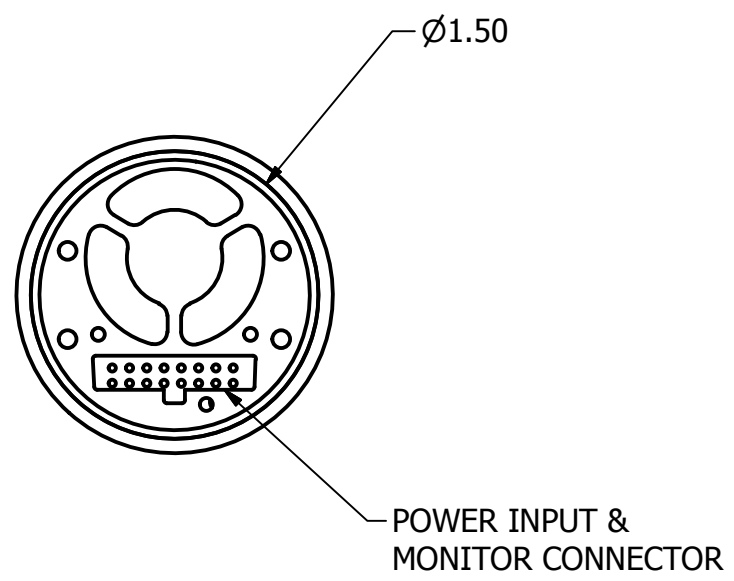

BEAM EXIT

TITLE			
IQ7 SPECKLE REDUCER			
SIZE	DWG NO	REV	
C	0-334-0C09 IQ 7 ASSY ROUND		
SCALE	SHEET 1 OF 1		